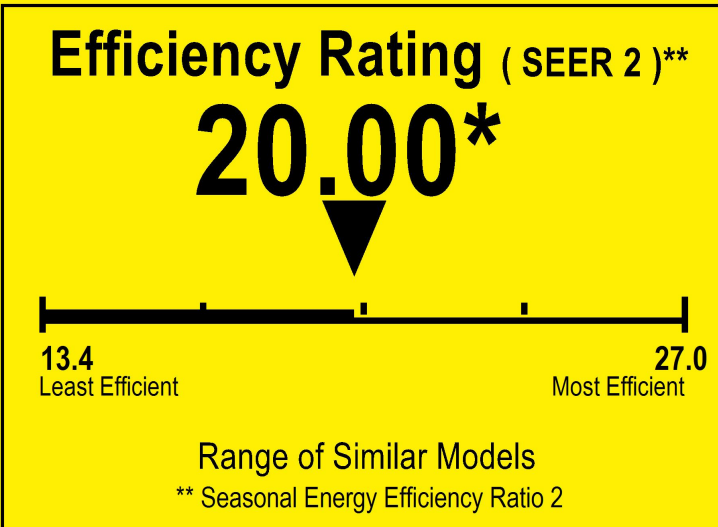

U.S. Government

Federal law prohibits removal of this label before consumer purchase.

ENERGYGUIDE

Central Air Conditioner
Cooling Only
Split System

PREMIUM LEVELLA
Model PIAW12025TB

For energy cost info, visit productinfo.energy.gov