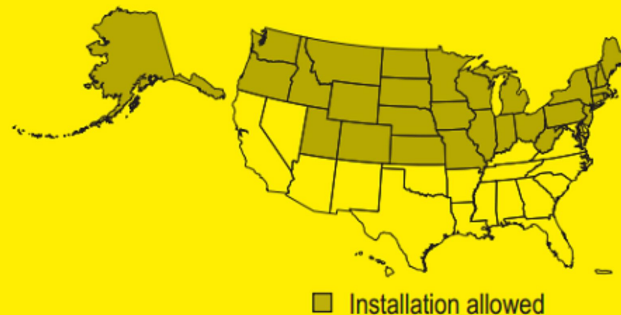

U.S. Government

Federal law prohibits removal of this label before consumer purchase.

ENERGYGUIDE

Central Air Conditioner
Cooling Only
Split System

PREMIUM LEVELLA
Model PIAW1201725TB

For energy cost info, visit productinfo.energy.gov

* Your air conditioner's efficiency rating may be better depending on the coil your contractor installs.

Notice

Federal law allows this unit to be installed **only in:**

AK, CO, CT, ID, IL, IA, IN, KS, MA, ME, MI, MN, MO, MT, ND, NE, NH, NJ, NY, OH, OR, PA, RI, SD, UT, VT, WA, WV, WI, WY, and U.S. territories.