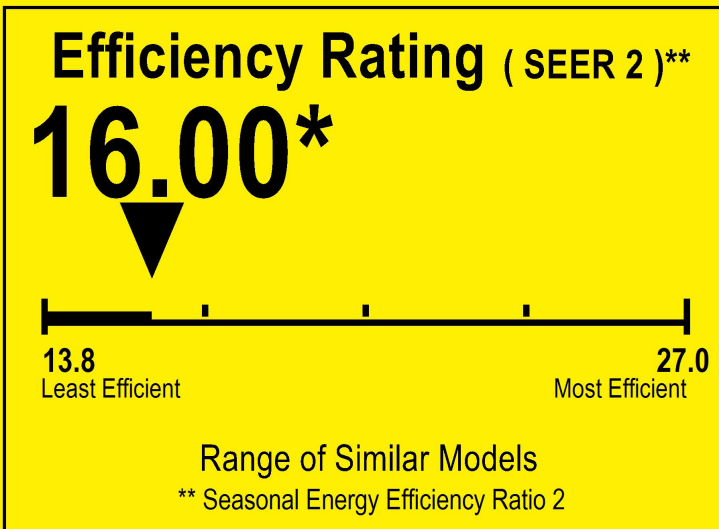

U.S. Government

Federal law prohibits removal of this label before consumer purchase.

ENERGYGUIDE

Central Air Conditioner
Cooling Only
Split System

PREMIUM LEVELLA
Model PIAW1201725TB

For energy cost info, visit productinfo.energy.gov