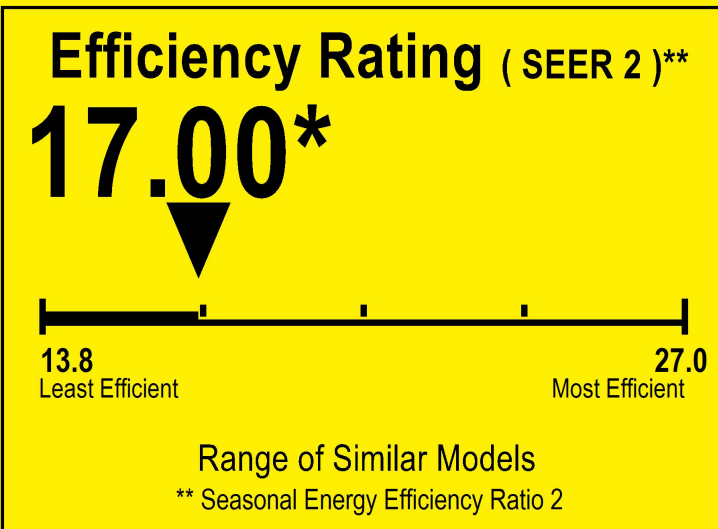

U.S. Government

Federal law prohibits removal of this label before consumer purchase.

ENERGYGUIDE

Central Air Conditioner
Cooling Only
Split System

PREMIUM LEVELLA
Model PIAW1801725TB

For energy cost info, visit productinfo.energy.gov