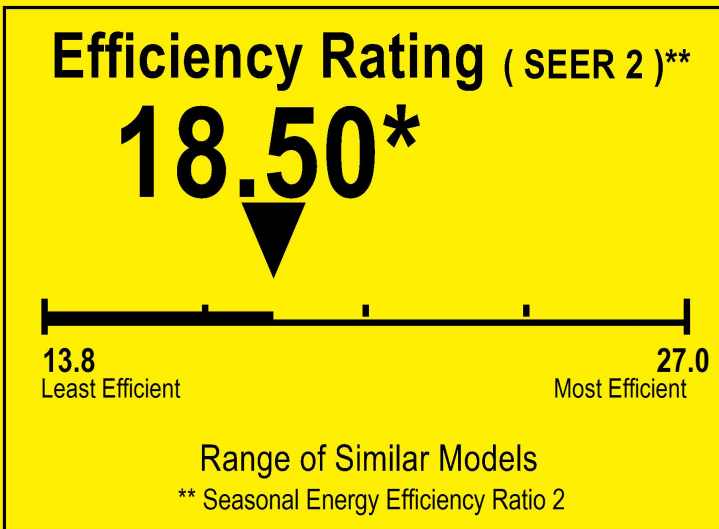

U.S. Government

Federal law prohibits removal of this label before consumer purchase.

ENERGYGUIDE

Central Air Conditioner
Cooling Only
Split System

PREMIUM LEVELLA
Model PIAW22365B

For energy cost info, visit
productinfo.energy.gov

* Your air conditioner's efficiency rating may be better depending on the coil your contractor installs.

Notice

Federal law allow this unit to be installed in all U.S. states and territories.

Energy Efficiency Ratio 2 (EER2): The installed system's minimum EER2 is 9.90.