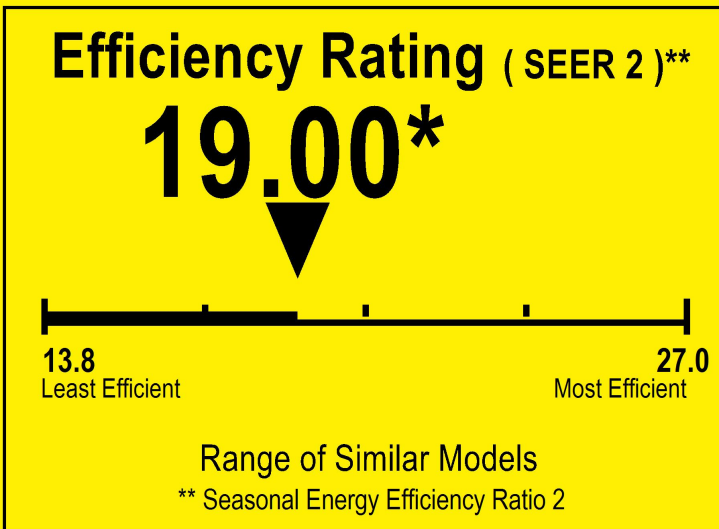

U.S. Government

Federal law prohibits removal of this label before consumer purchase.

ENERGYGUIDE

Central Air Conditioner
Cooling Only
Split System

PREMIUM LEVELLA
Model PIAW12367B

For energy cost info, visit
productinfo.energy.gov

* Your air conditioner's efficiency rating may be better depending on the coil your contractor installs.

Notice

Federal law allow this unit to be installed in all U.S. states and territories.

Energy Efficiency Ratio 2 (EER2): The installed system's minimum EER2 is 10.50.